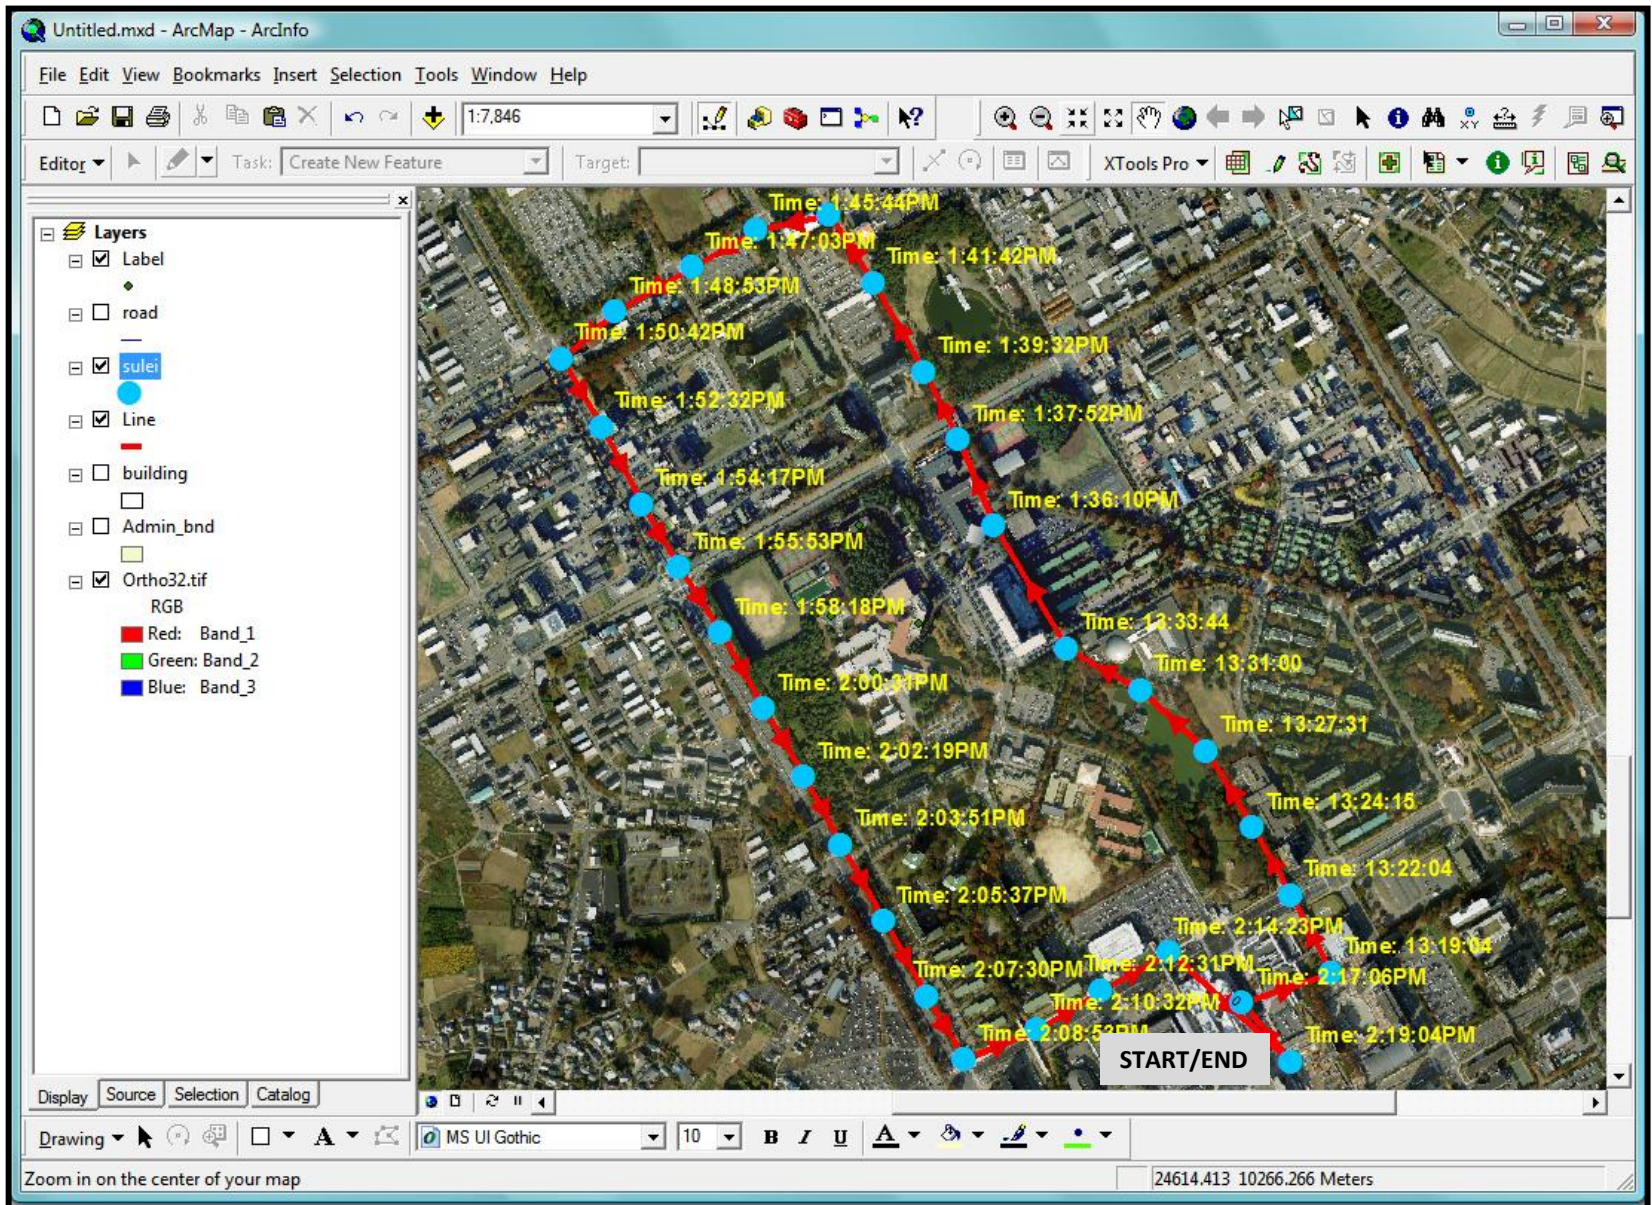

GPS Tracking and Waypoints Analysis

Dr. Takehiro Morimoto (Assistant Professor)

**Division of Spatial Information Science
Graduate School of Life and Environmental Sciences
University of Tsukuba**

Handheld GPS Training

Mapping the GPS Tracking Data in ArcGIS

Mapping the GPS Tracking Data in ArcGIS

Mapping the GPS Tracking Data in Google Earth